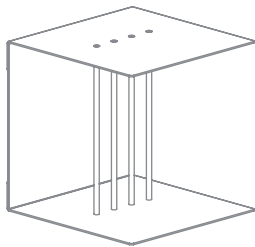

47

99

31

93

05

79

39

55

71

23

15

85

63