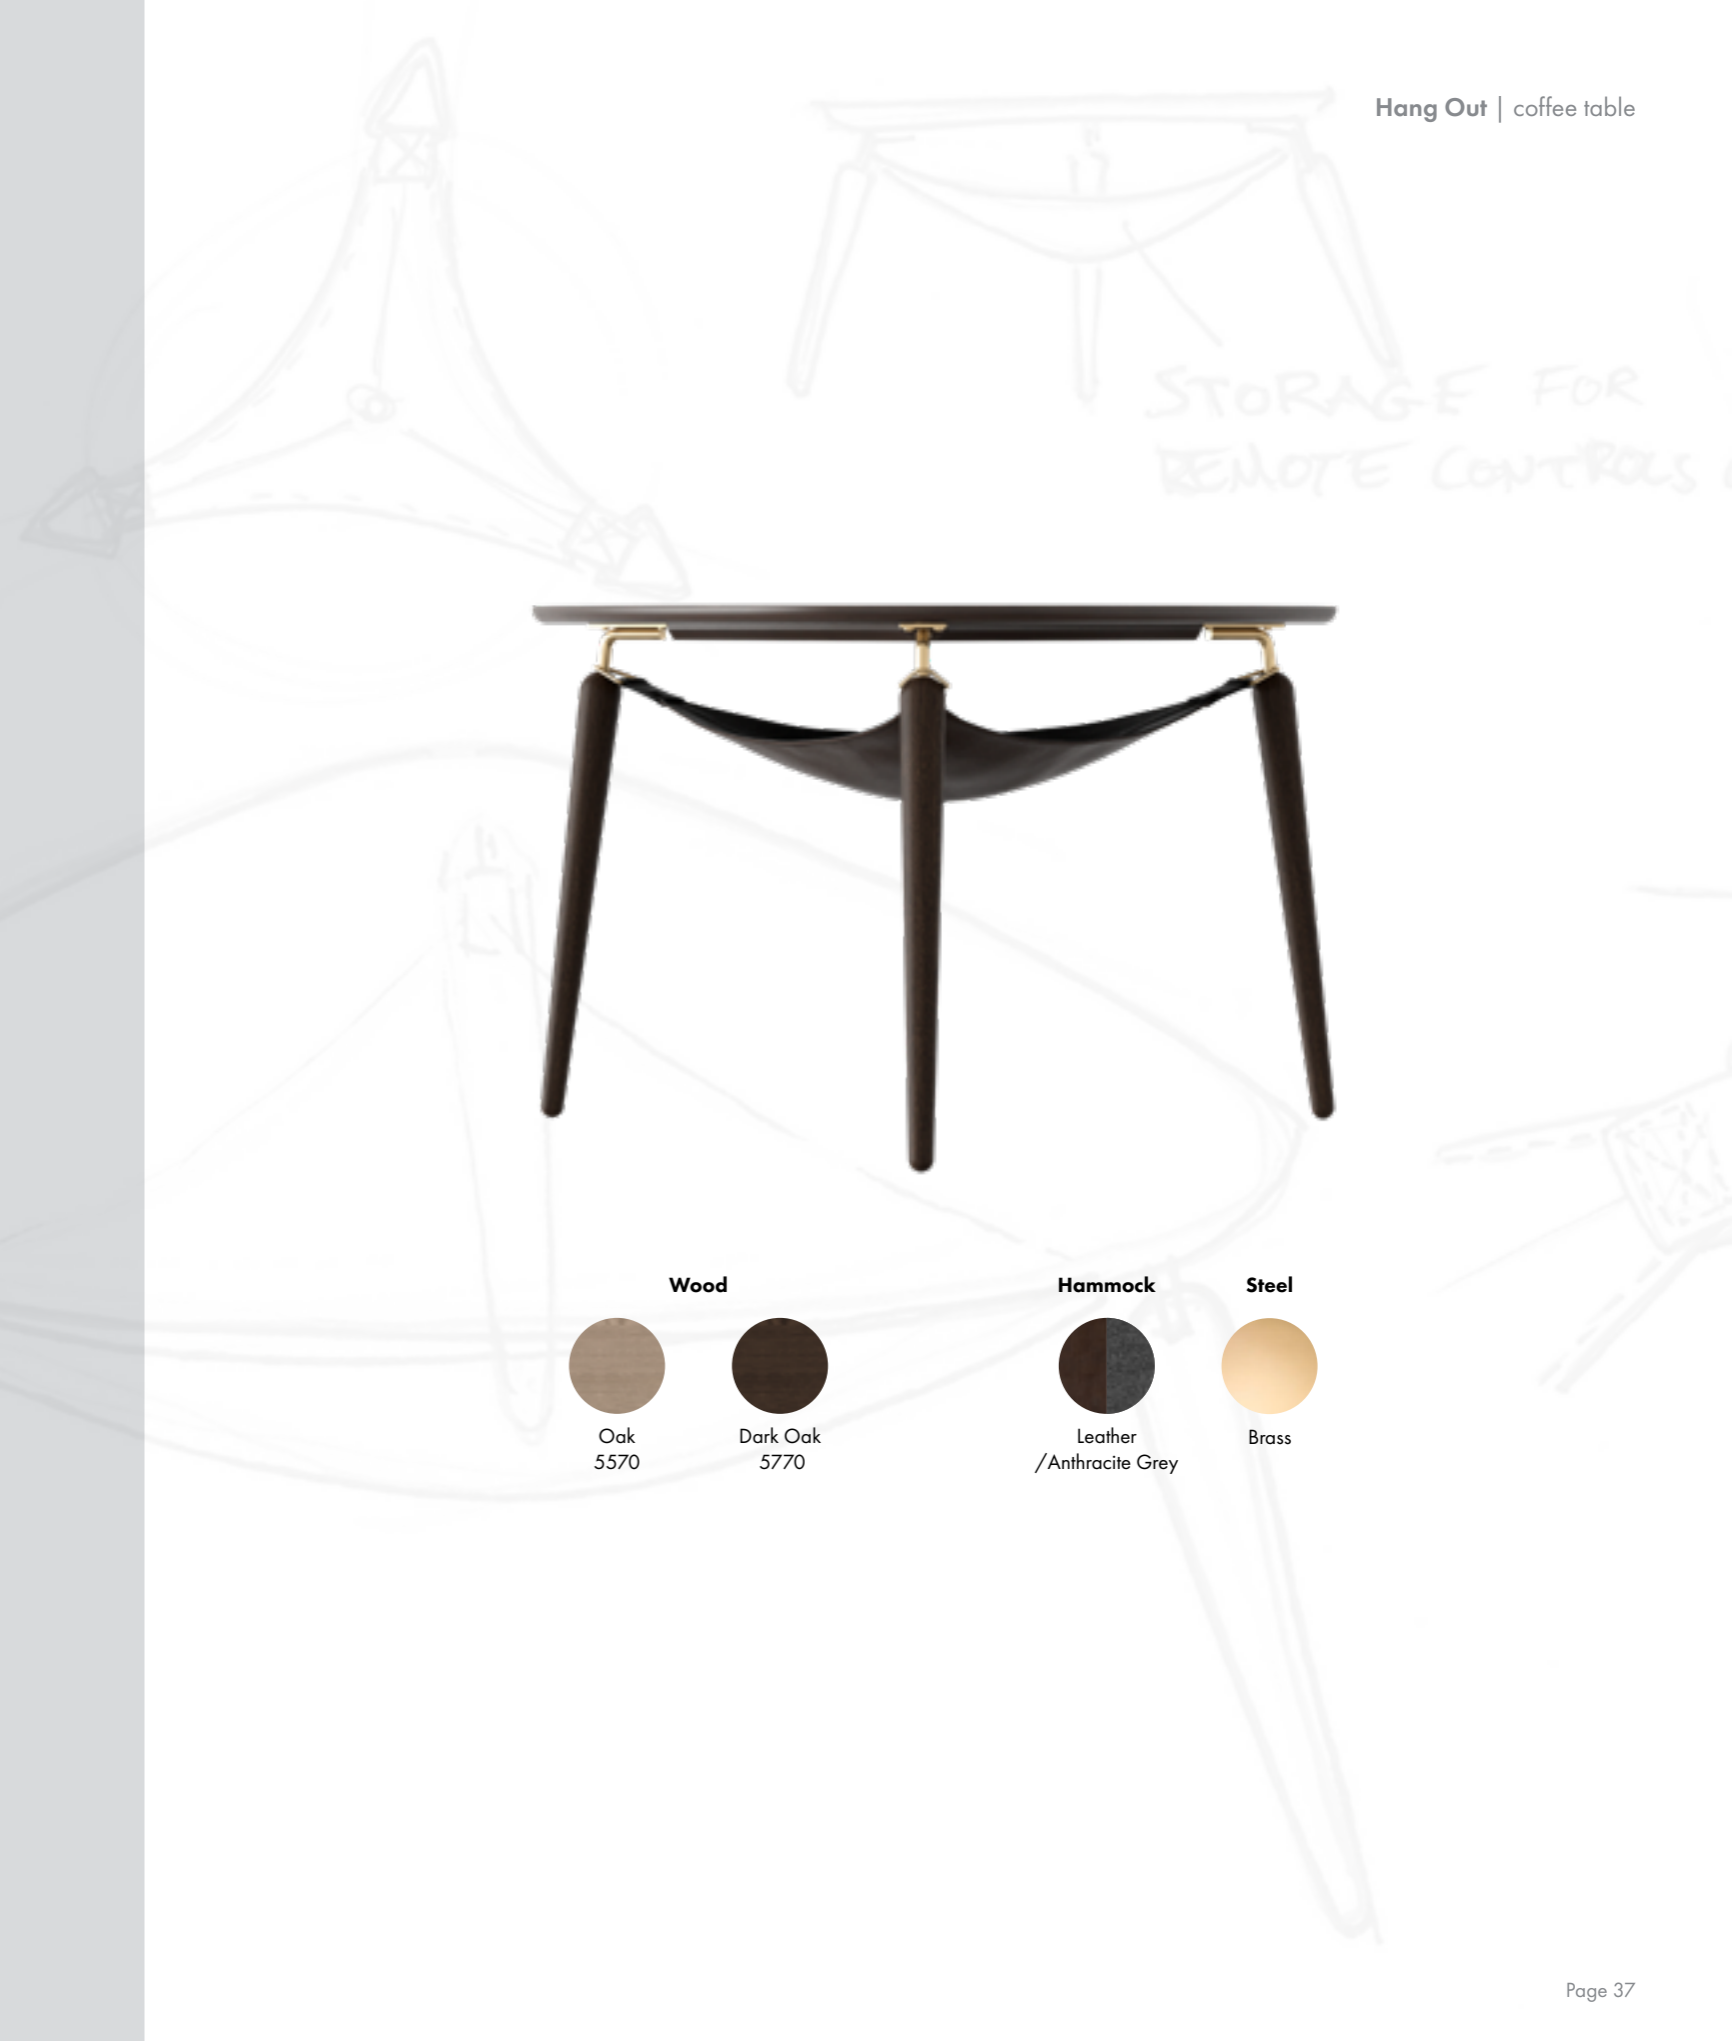

Thin graceful legs attached to a slender metal bracket and sculptured rounded table top give Hang Out a light and airy profile.

Underneath the table top, a special bag is suspended across Hang Out's three legs like a hammock. The stylish two-sided leather and textile bag is perfect for storing your remote controls, telephone, book, tablet, magazine or other smaller items.

With both a leather and textile side, Hang Out's bag can be easily swapped around to add a different expression to your interior.

Hang Out | coffee table

#	Item no.	<ul style="list-style-type: none"> ● Oak 5570 ● Dark Oak 5770
M	Materials	Solid oak, Plywood (laminated veneer), Leather (artificial, dark brown), Polyester, Steel (plated brass)
D	Dimensions	H: 49 x W: 75 x D: 73 cm
	Designer	Jonas Søndergaard