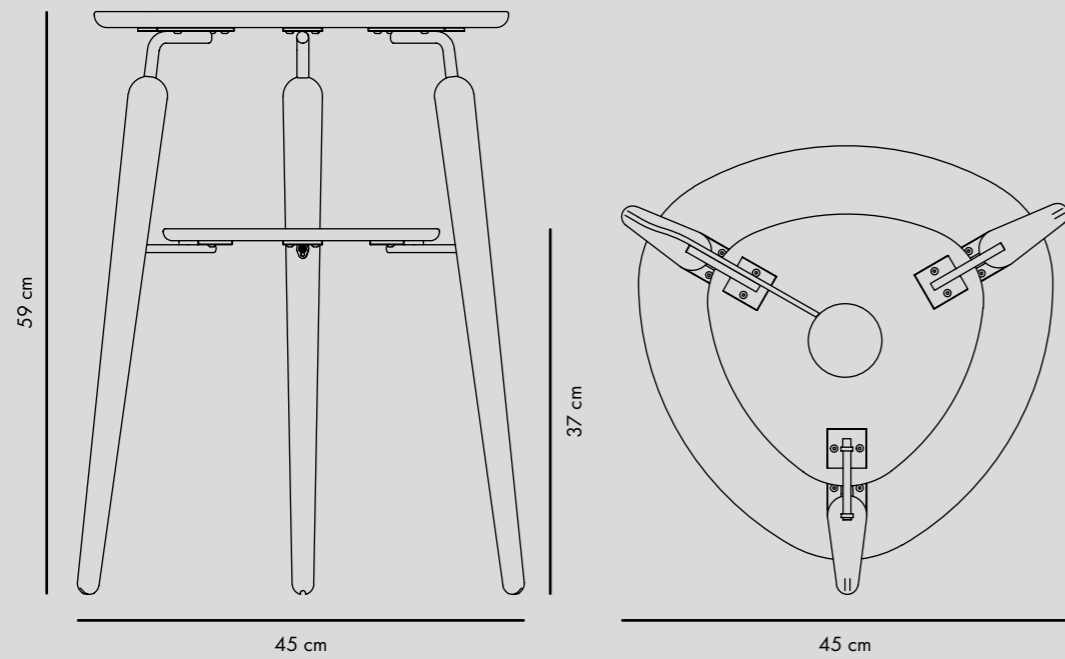

Jonas Søndergaard, Designer

Always have your things ready and close by with My Spot

My Spot is a stylish side table ideal for those places in your interior where you need to put things away but still keep them within reach.

The side table combines classic clean and minimal Scandinavian design with the modern twist of a built-in multiple USB- charging hub.

My Spot is the perfect height to sit next to your sofa and the table top is the same standard height as a high armchair or high armed sofa.