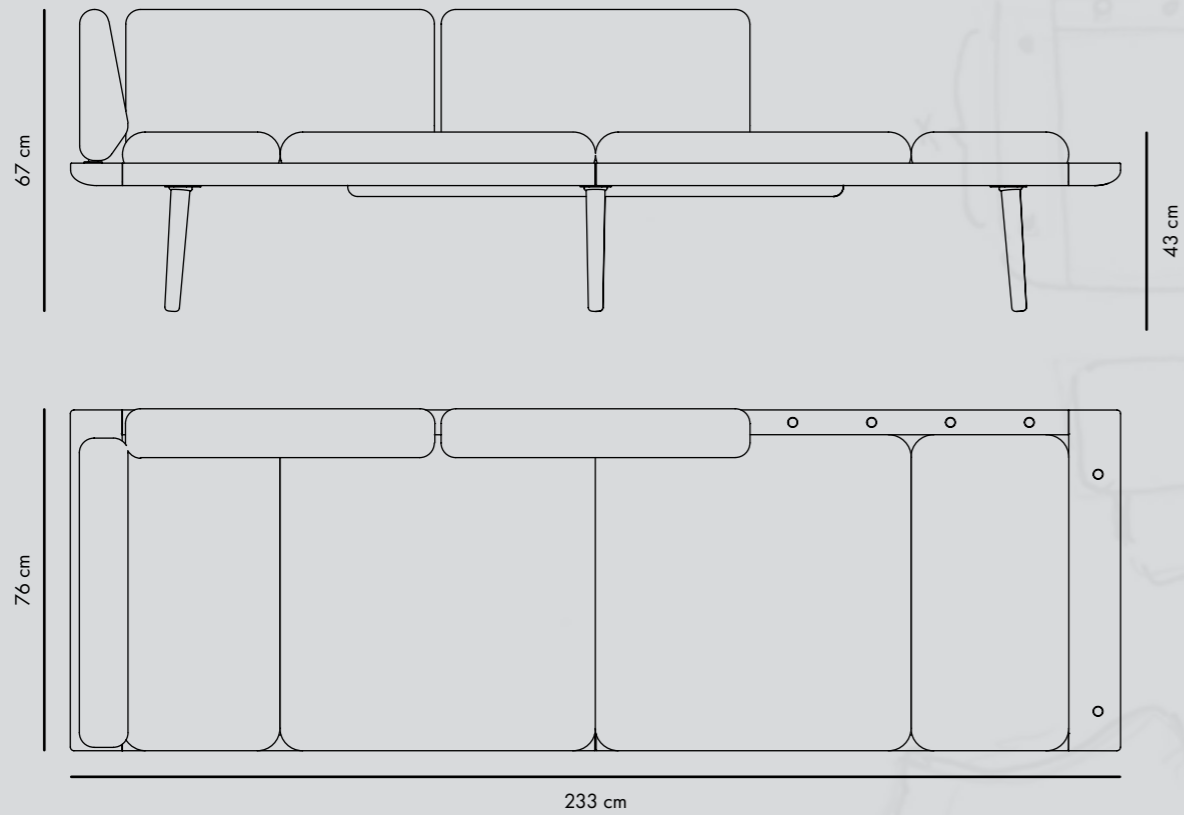

Lounge Around 3-seater | sofa

#	Item no.	<ul style="list-style-type: none"> ● oak 5550 + seating 5550-1 + (3x) Lean Back 5550-2 ● dark oak 5750 + seating 5550-1 + (3x) Lean Back 5550-2
M	Materials	Solid oak, Plywood (vener), Polyester Textile slate grey (back-rests) /dark grey (pillows and cushions), Steel (plated brass)
D	Dimensions	H: 67 x W: 233 x D: 76 cm
A	Accessories	<div style="display: flex; justify-content: space-between;"> <div> <ul style="list-style-type: none"> Lean Back sofa accessory Light Around sofa accessory Round Table sofa accessory </div> <div> <ul style="list-style-type: none"> Side Pillow sofa accessory Side Pocket sofa accessory </div> </div>
	Designer	Soren Ravn Christensen