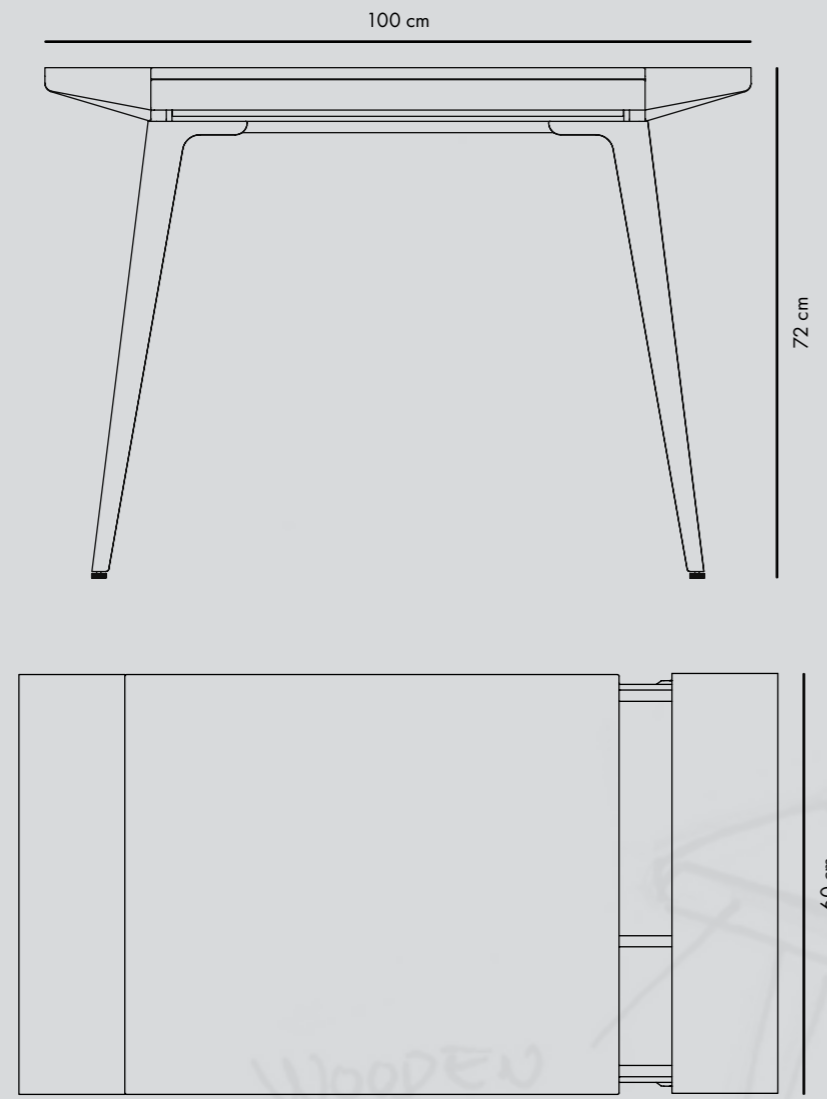

Stylish and minimal, Ambitions has been designed with functionality in mind and contains hidden drawers and compartments to keep your wires, papers and other items out of sight.

At just one metre across, the Ambitions desk is able to comfortably fit into smaller living spaces.