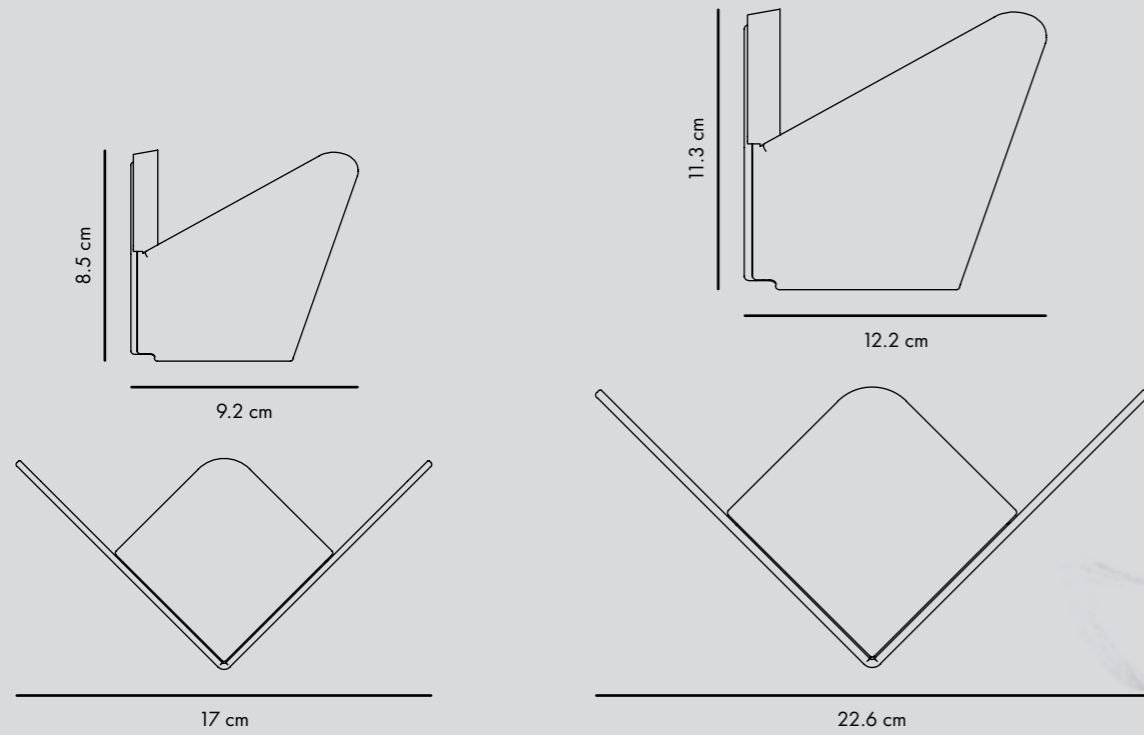

Butterflies mini | hook

1. # Item no.
2. Pearl White 5260
   - Anthracite Grey 5261
   - Forest Green 5262
   - Petrol Blue 5263
   - Ruby Red 5264
   - Saffron Yellow 5265

M Materials Steel (powder coated), Solid oak (oak/dark oak)

D Dimensions H: 8.5 x W: 17 x D: 9.2 cm

Designers Makers With Agendas

Butterflies medium | hook

1. # Item no.
2. Pearl White 5280
   - Anthracite Grey 5281
   - Forest Green 5282
   - Petrol Blue 5283
   - Ruby Red 5284
   - Saffron Yellow 5285

M Materials Steel (powder coated), Solid oak (oak/dark oak)

D Dimensions H: 11.3 x W: 22.6 x D: 12.2 cm

Designers Makers With Agendas