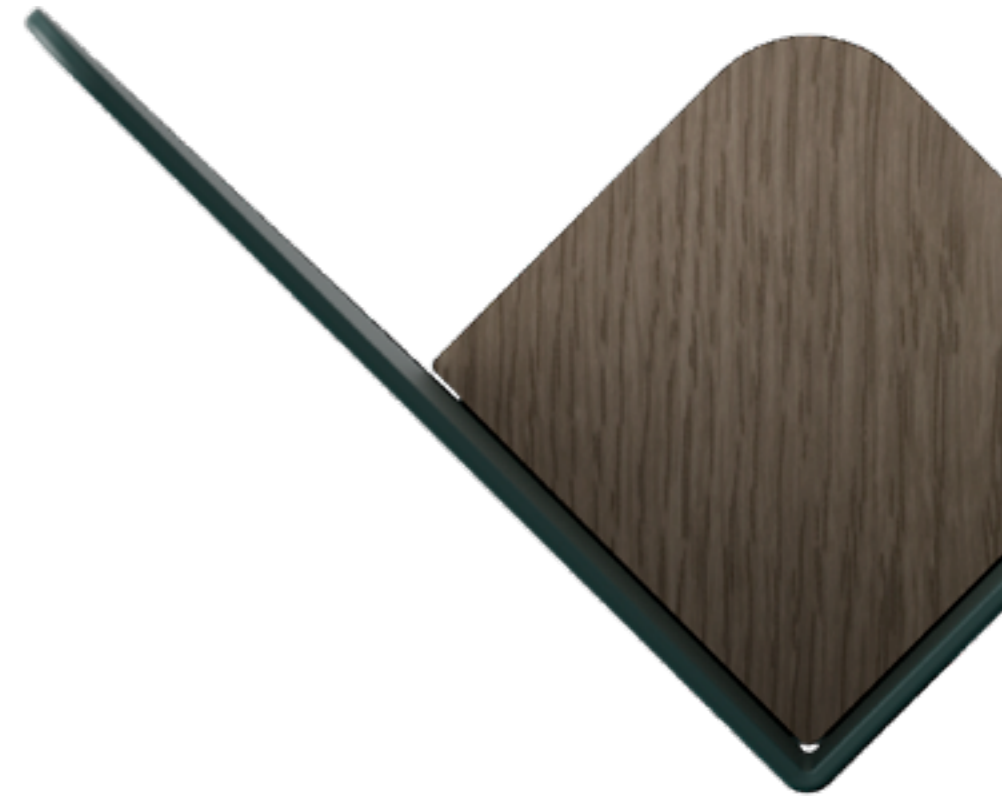

**“Keep your things from flying away
with the Butterflies coat hook”**

Makers With Agendas, Designers