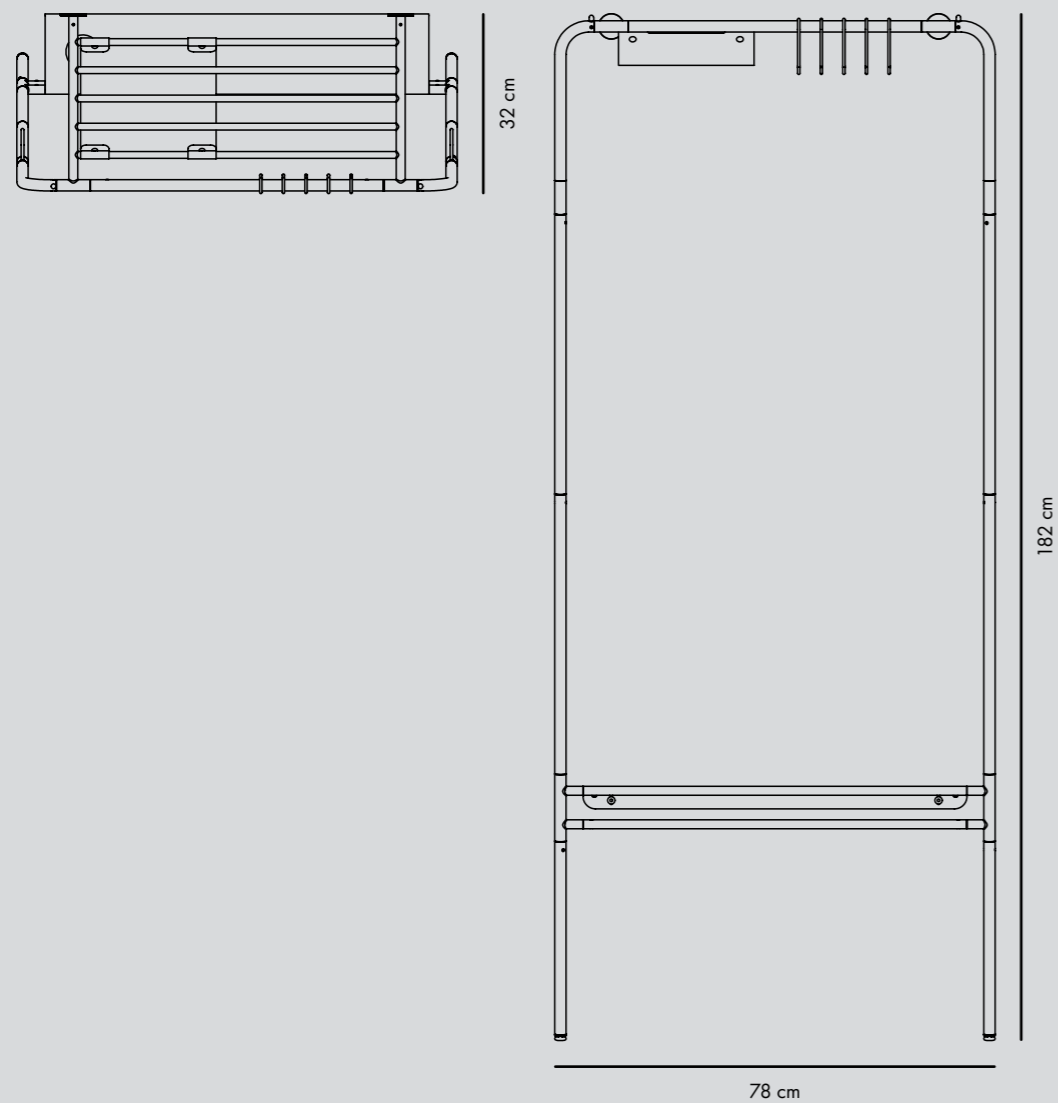

Designed to lean at an angle away from the wall at its base, Lean On Me takes up almost no space on the floor.

Perfect for narrow hallways and other places where room is tight, its head turning design makes it an impressive piece to greet visitors in the important entrance area of the home.