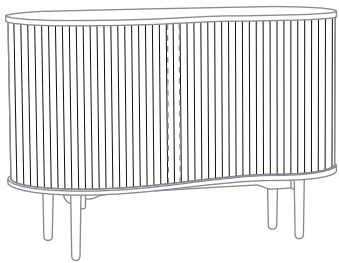

47

99

31

93

05

79

39

55

71

23

15

85

63