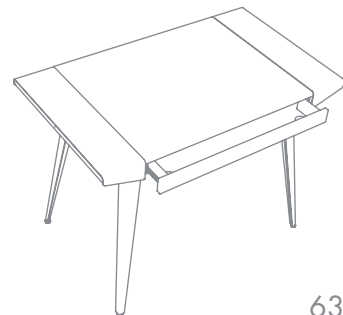

47

99

31

93

05

79

39

55

71

23

15

85

63