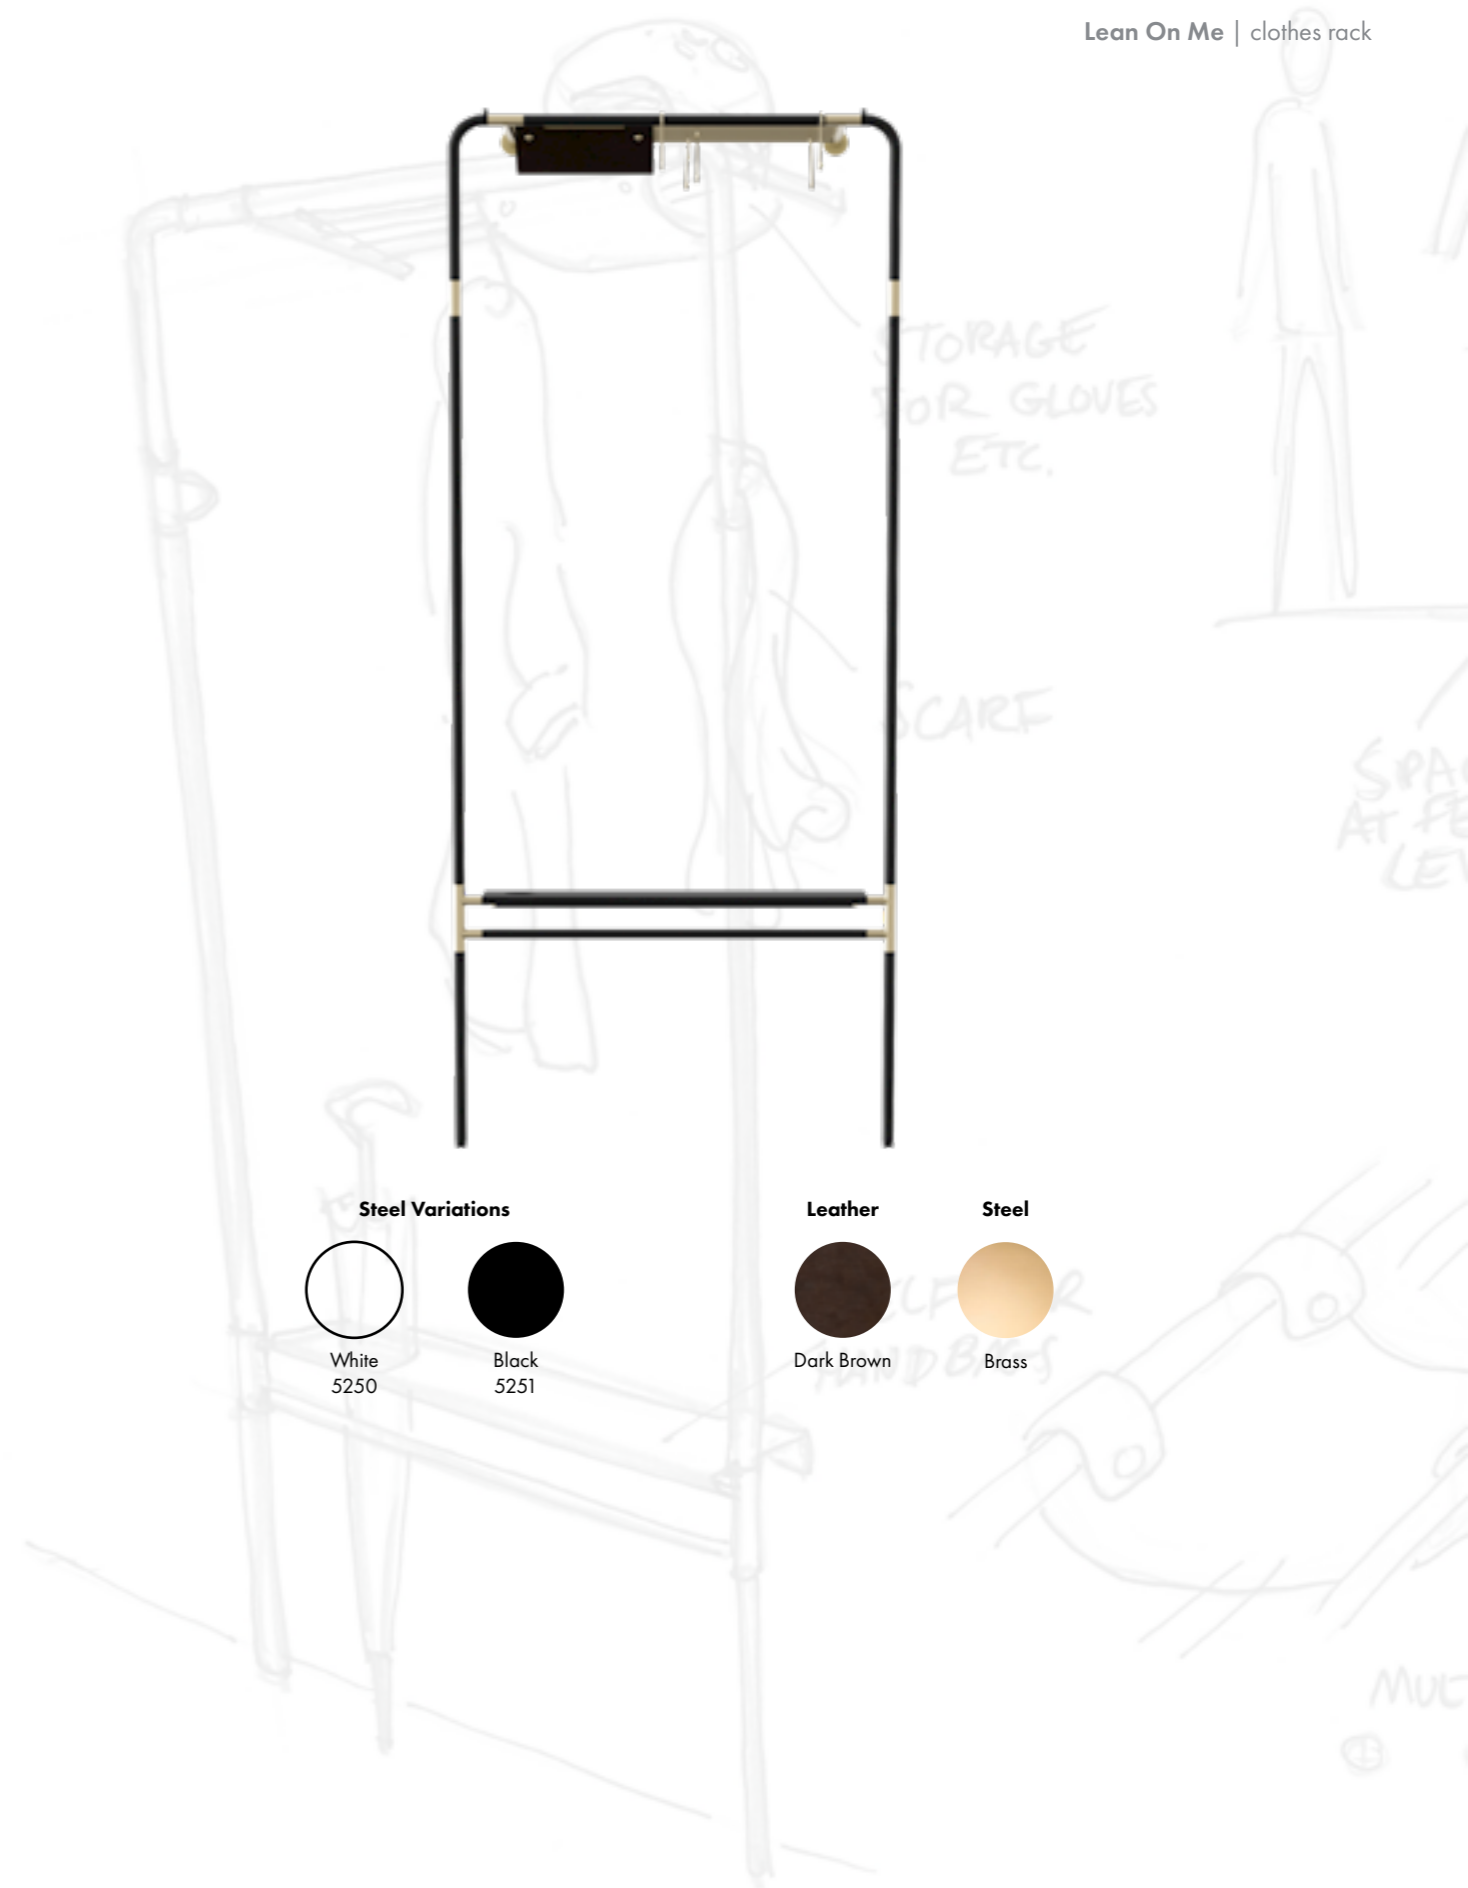

Lean On Me | clothes rack

Item no.   ○ White 5250
                         ● Black 5251

M Materials   Steel (powder coated/plated brass), Leather (artificial, dark brown)

D Dimensions   H: 182 x W: 78 x D: 32 cm

Designer   Jonas Søndergaard