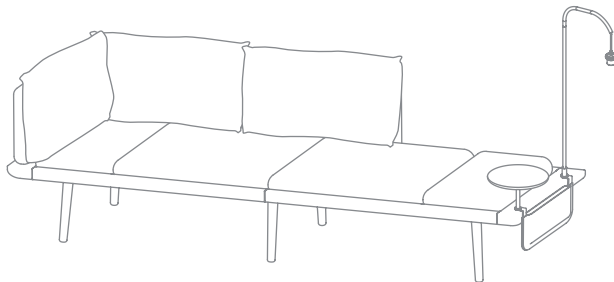

47

99

31

93

05

79

39

55

71

23

15

85

63