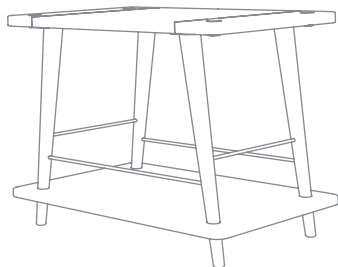

47

99

31

93

05

79

39

55

71

23

15

85

63