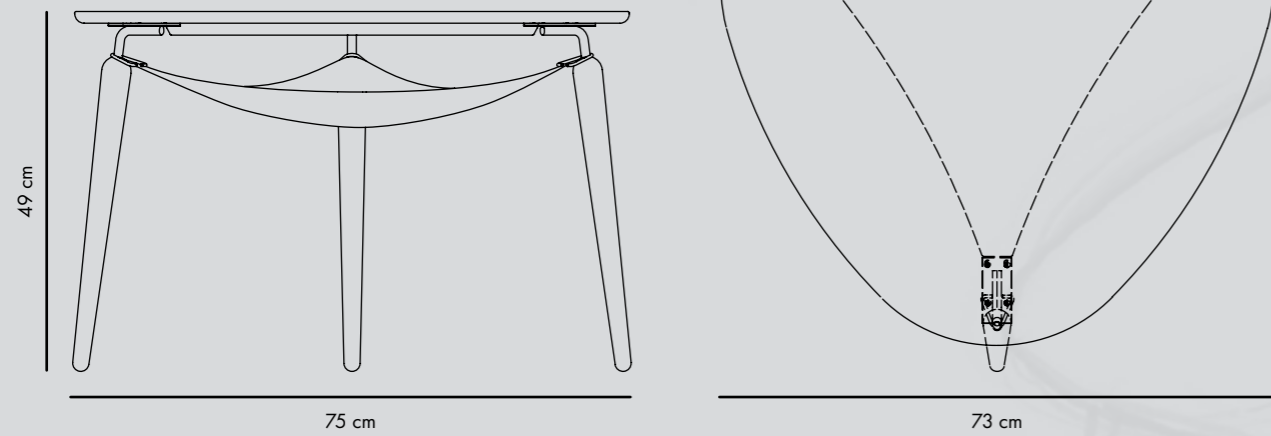

Hang Out | coffee table

#	Item no.	● Oak 5570 ● Dark Oak 5770
M	Materials	Solid oak, Plywood (laminated veneer), Leather (artificial, dark brown), Polyester, Steel (plated brass)
D	Dimensions	H: 49 x W: 75 x D: 73 cm
	Designer	Jonas Søndergaard