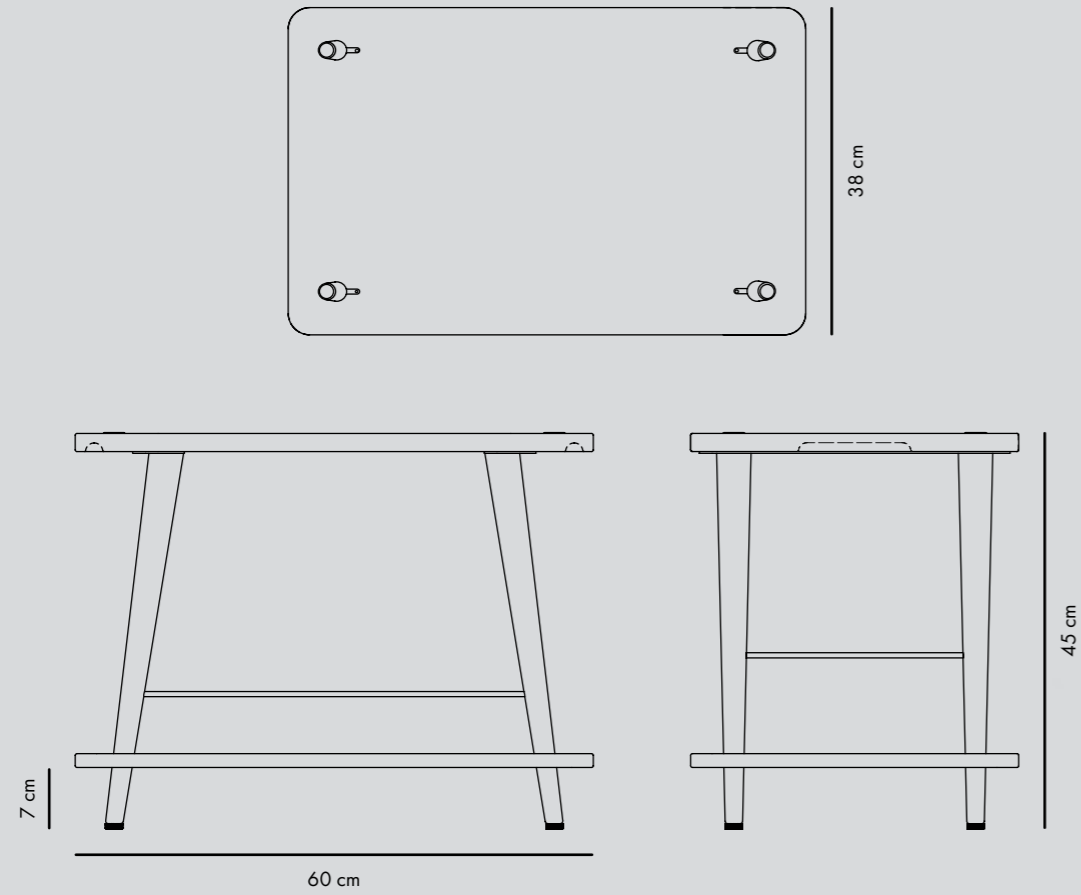

Convenience | bench

#	Item no.	● Oak 5572 ● Dark Oak 5772
M	Materials	Solid oak, Leather (artificial, dark brown), Steel (plated brass)
D	Dimensions	H: 45 x W: 60 x D: 38 cm
	Designer	Soren Ravn Christensen