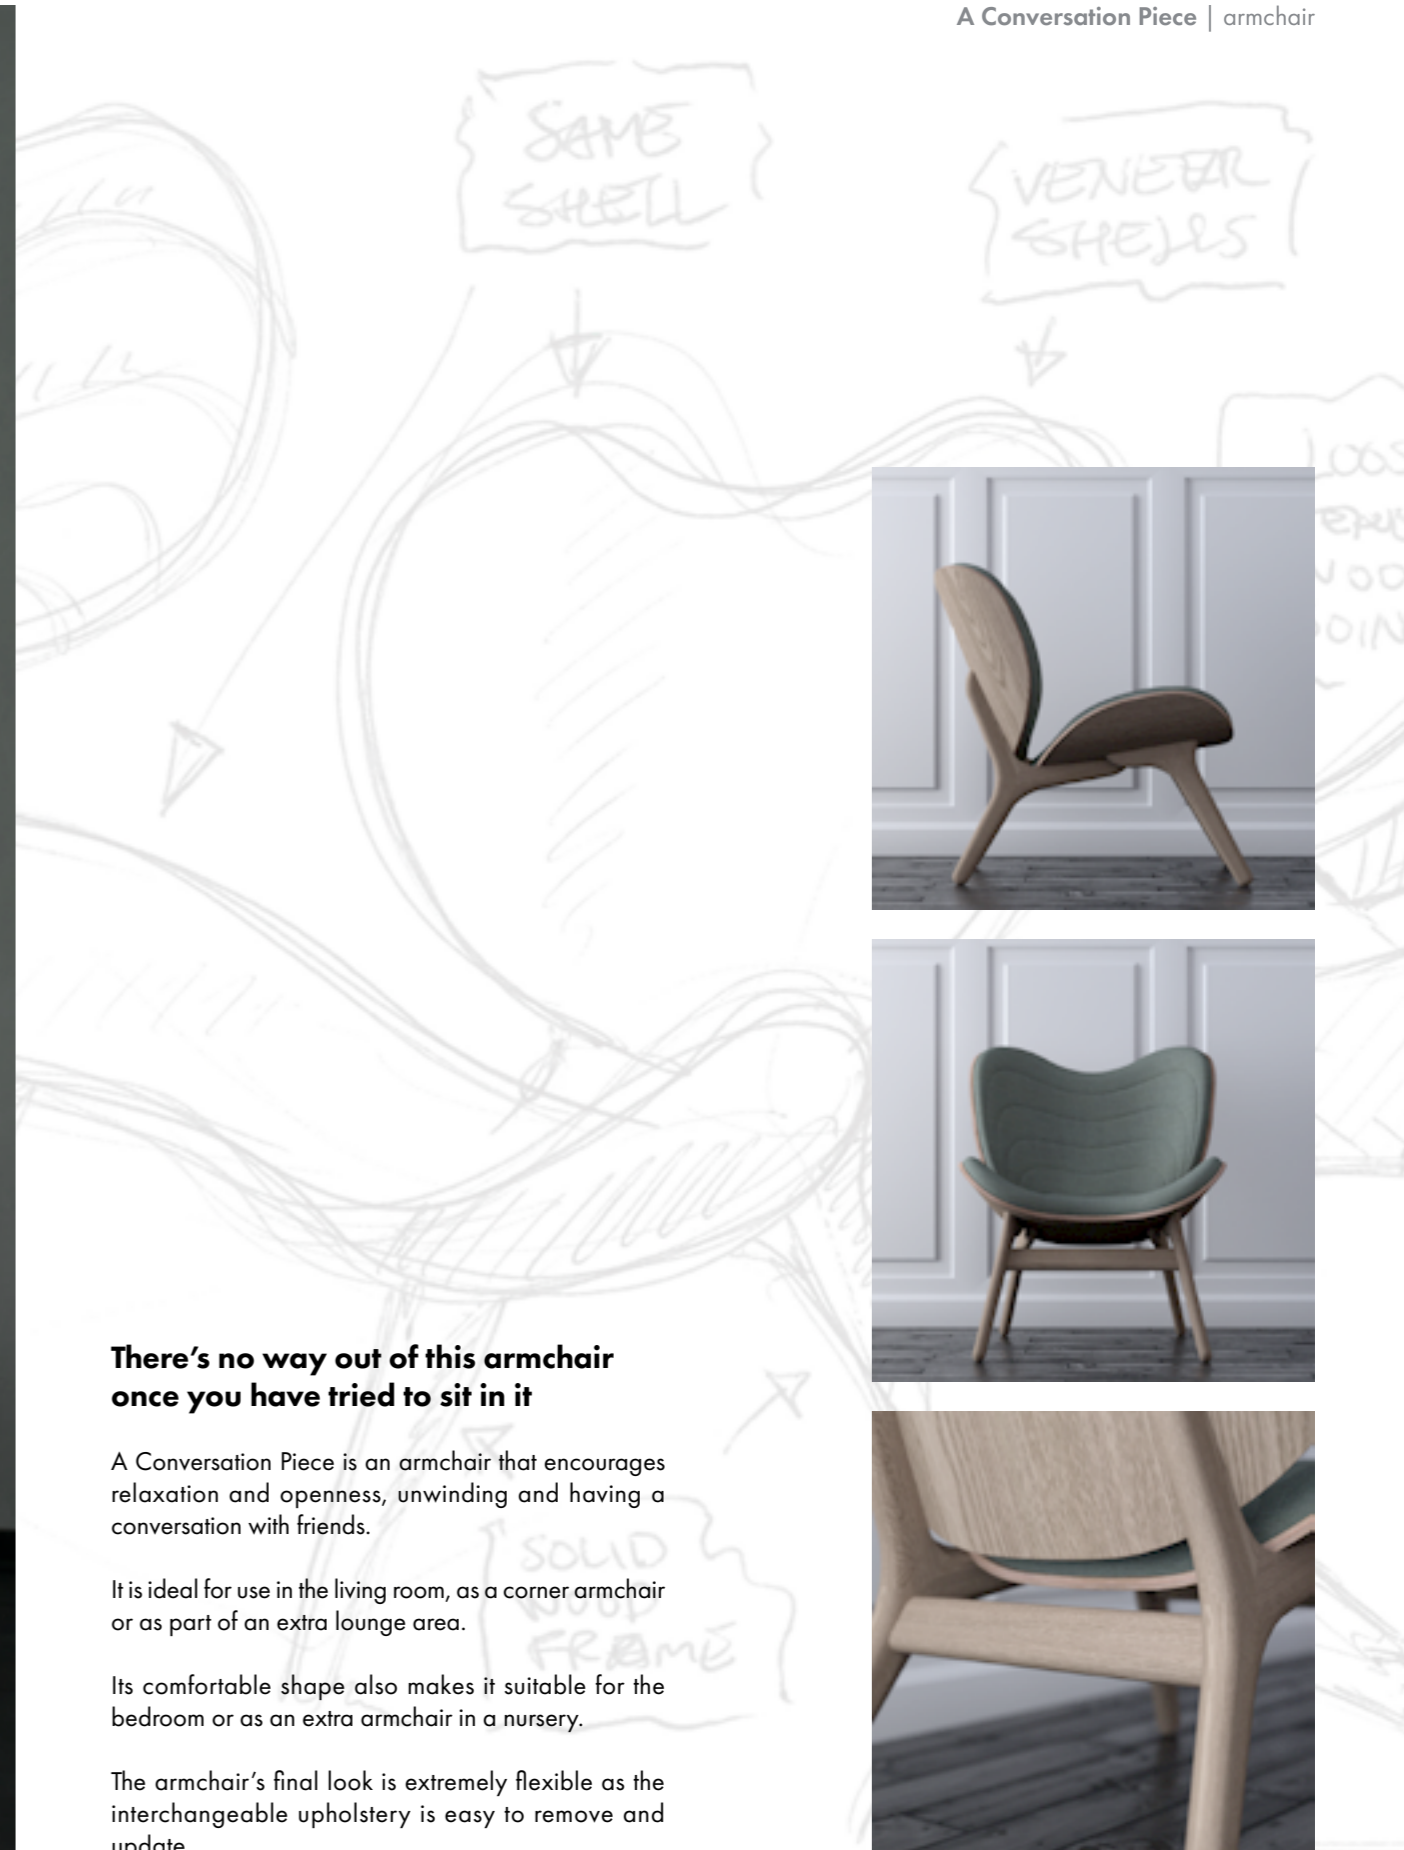

**“A Conversation Piece
– an armchair worth talking about”**

Anders Klem, Designer

There's no way out of this armchair once you have tried to sit in it

A Conversation Piece is an armchair that encourages relaxation and openness, unwinding and having a conversation with friends.