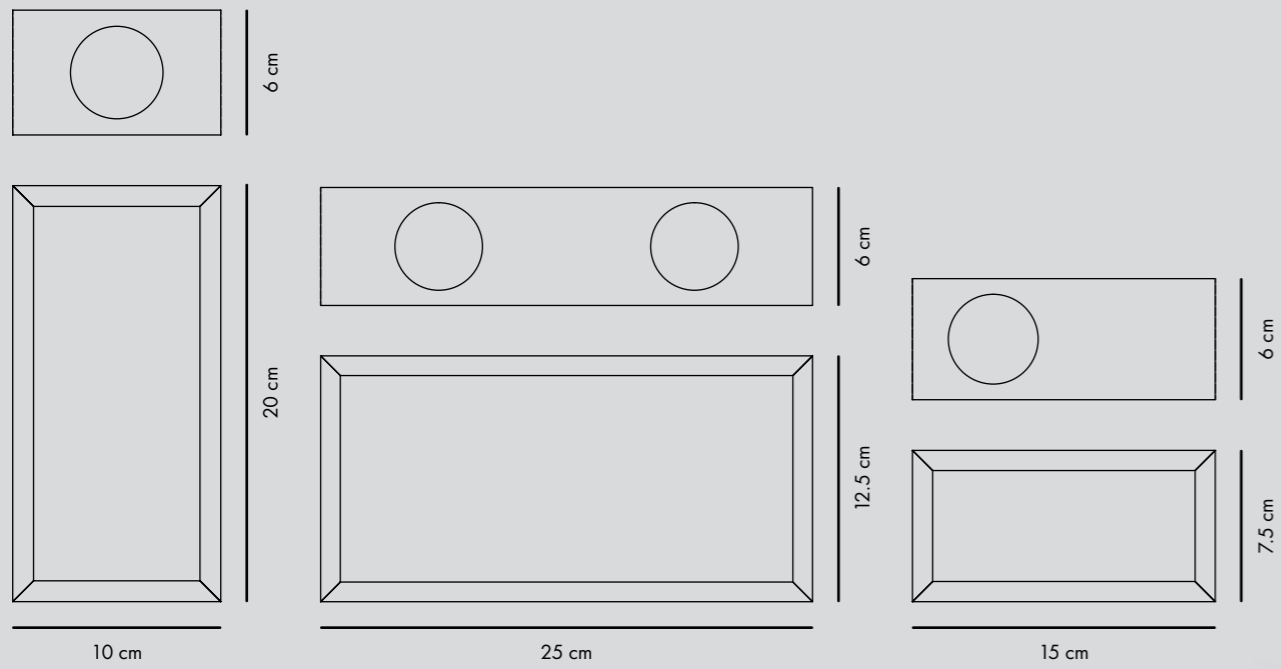

Compose | candleholders

Item no. Oak 5100
 Dark Oak 5101

M Materials Solid oak, Aluminium (anodised brass)

D Dimensions H: 20 x W: 10 x D: 6 cm | H: 12.5 x W: 25 x D: 6 cm | H: 7.5 x W: 15 x D: 6 cm

Designer Tor Hadsund