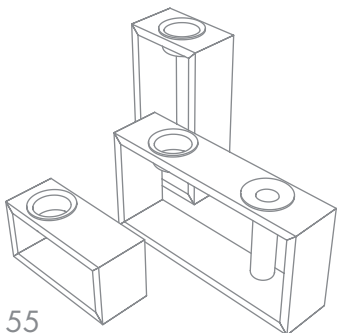

47

99

31

93

05

79

39

55

71

23

15

85

63