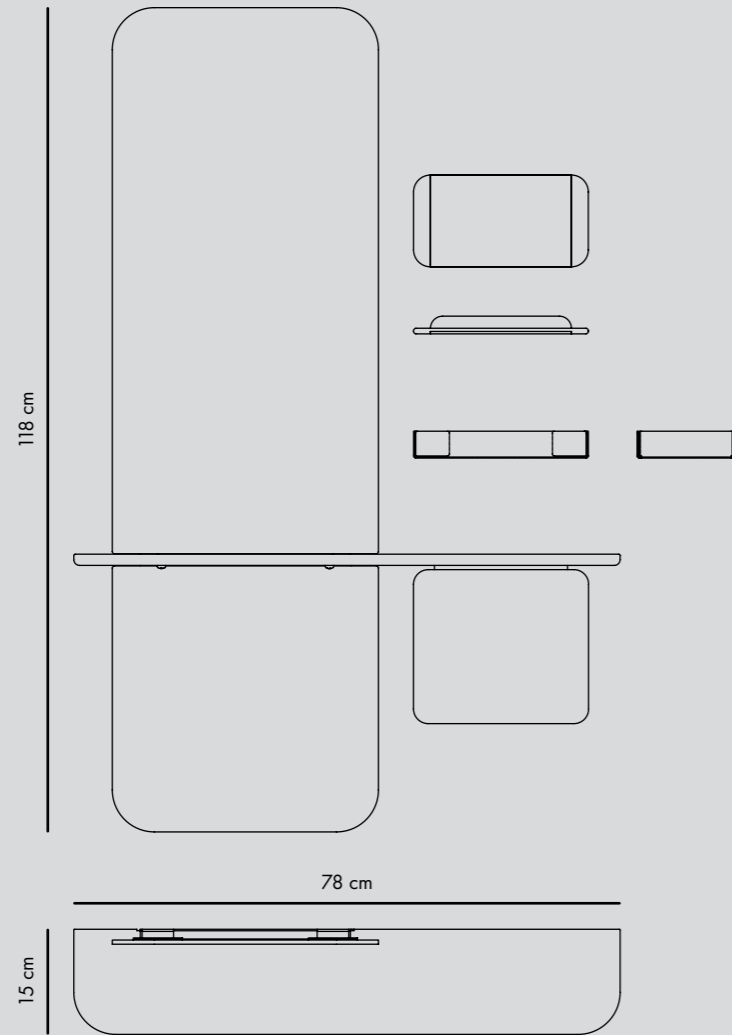

One More Look | mirror

#	Item no.	○ Oak 5620 + Pearl White 5620-1 ● Oak 5620 + Anthracite Grey 5620-2 ● Oak 5620 + Forest Green 5620-3 ● Oak 5620 + Petrol Blue 5620-4 ● Oak 5620 + Ruby Red 5620-5 ● Oak 5620 + Saffron Yellow 5620-6	○ Dark Oak 5820 + Pearl White 5620-1 ● Dark Oak 5820 + Anthracite Grey 5620-2 ● Dark Oak 5820 + Forest Green 5620-3 ● Dark Oak 5820 + Petrol Blue 5620-4 ● Dark Oak 5820 + Ruby Red 5620-5 ● Dark Oak 5820 + Saffron Yellow 5620-6
M	Materials	Solid oak, MDF (painted), Glass (mirror), Steel (plated brass), Leather (artificial, dark brown)	
↕	Dimensions	H: 118 x W: 78 x D: 15 cm	
	Designer	Jonas Søndergaard