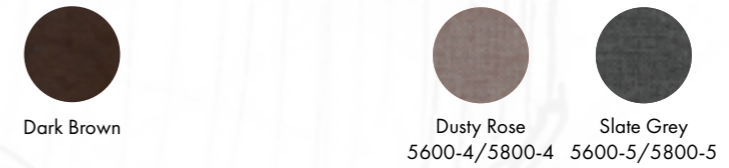

Leather Handles