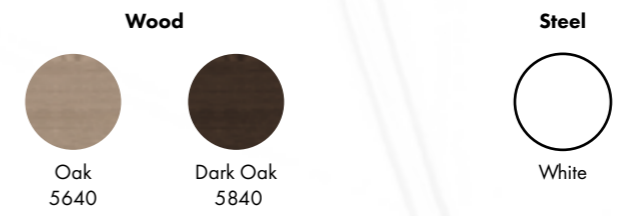

Ambitions | desk

#	Item no.	<ul style="list-style-type: none"> Oak 5640 Dark Oak 5840
M	Materials	Solid oak, Plywood (veneer), Steel (white powder coated)
D	Dimensions	H: 72 x W: 100 x D: 60 cm
	Designer	Jonas Søndergaard