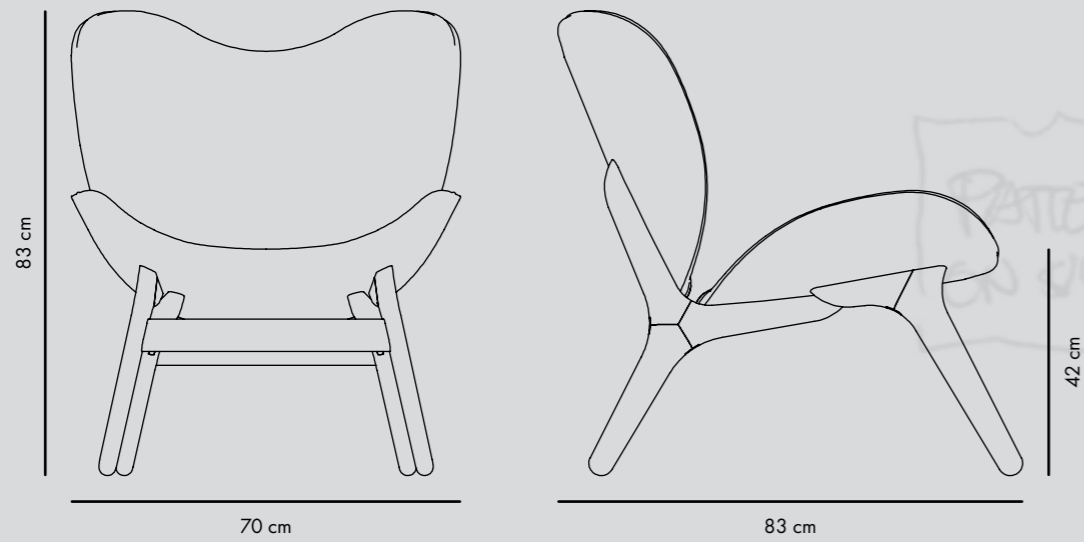

A Conversation Piece | armchair

#	Item no.	● Oak + Petrol Blue 5505 ● Oak + Silver Grey 5506 ● Oak + Spring Green 5507 ● Oak + Dusty Rose 5508 ● Oak + Slate Grey 5509	● Dark Oak + Petrol Blue 5704 ● Dark Oak + Silver Grey 5705 ● Dark Oak + Spring Green 5706 ● Dark Oak + Dusty Rose 5707 ● Dark Oak + Slate Grey 5708
M	Materials	Solid oak, Upholstry (polyester), Plywood (laminated veneer)	
D	Dimensions	H: 83 x W: 70 x D: 83 cm	
	Designer	Anders Klem