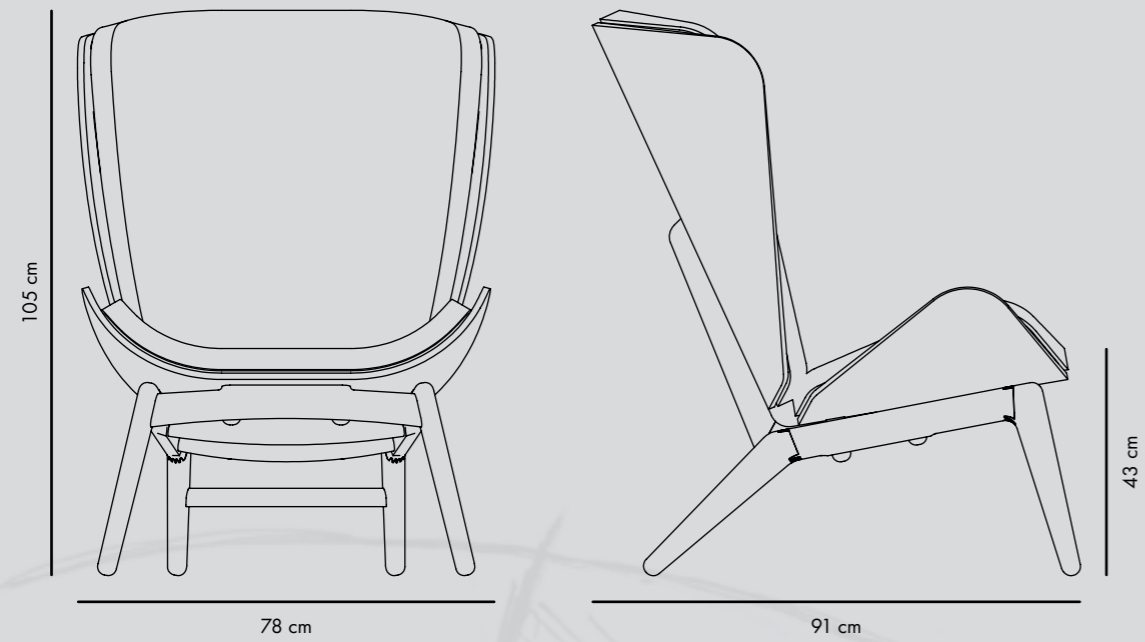

The Reader | armchair

#	Item no.	Color combinations
●	Oak + Petrol Blue 5510	● Dark Oak + Petrol Blue 5709
●	Oak + Silver Grey 5511	● Dark Oak + Silver Grey 5710
●	Oak + Spring Green 5512	● Dark Oak + Spring Green 5711
●	Oak + Dusty Rose 5513	● Dark Oak + Dusty Rose 5712
●	Oak + Slate Grey 5514	● Dark Oak + Slate Grey 5713

M Materials Solid oak, Upholstery (polyester), Plywood (laminated veneer)

D Dimensions H: 105 x W: 78 x D: 91 cm

Designer Tor Hadsund