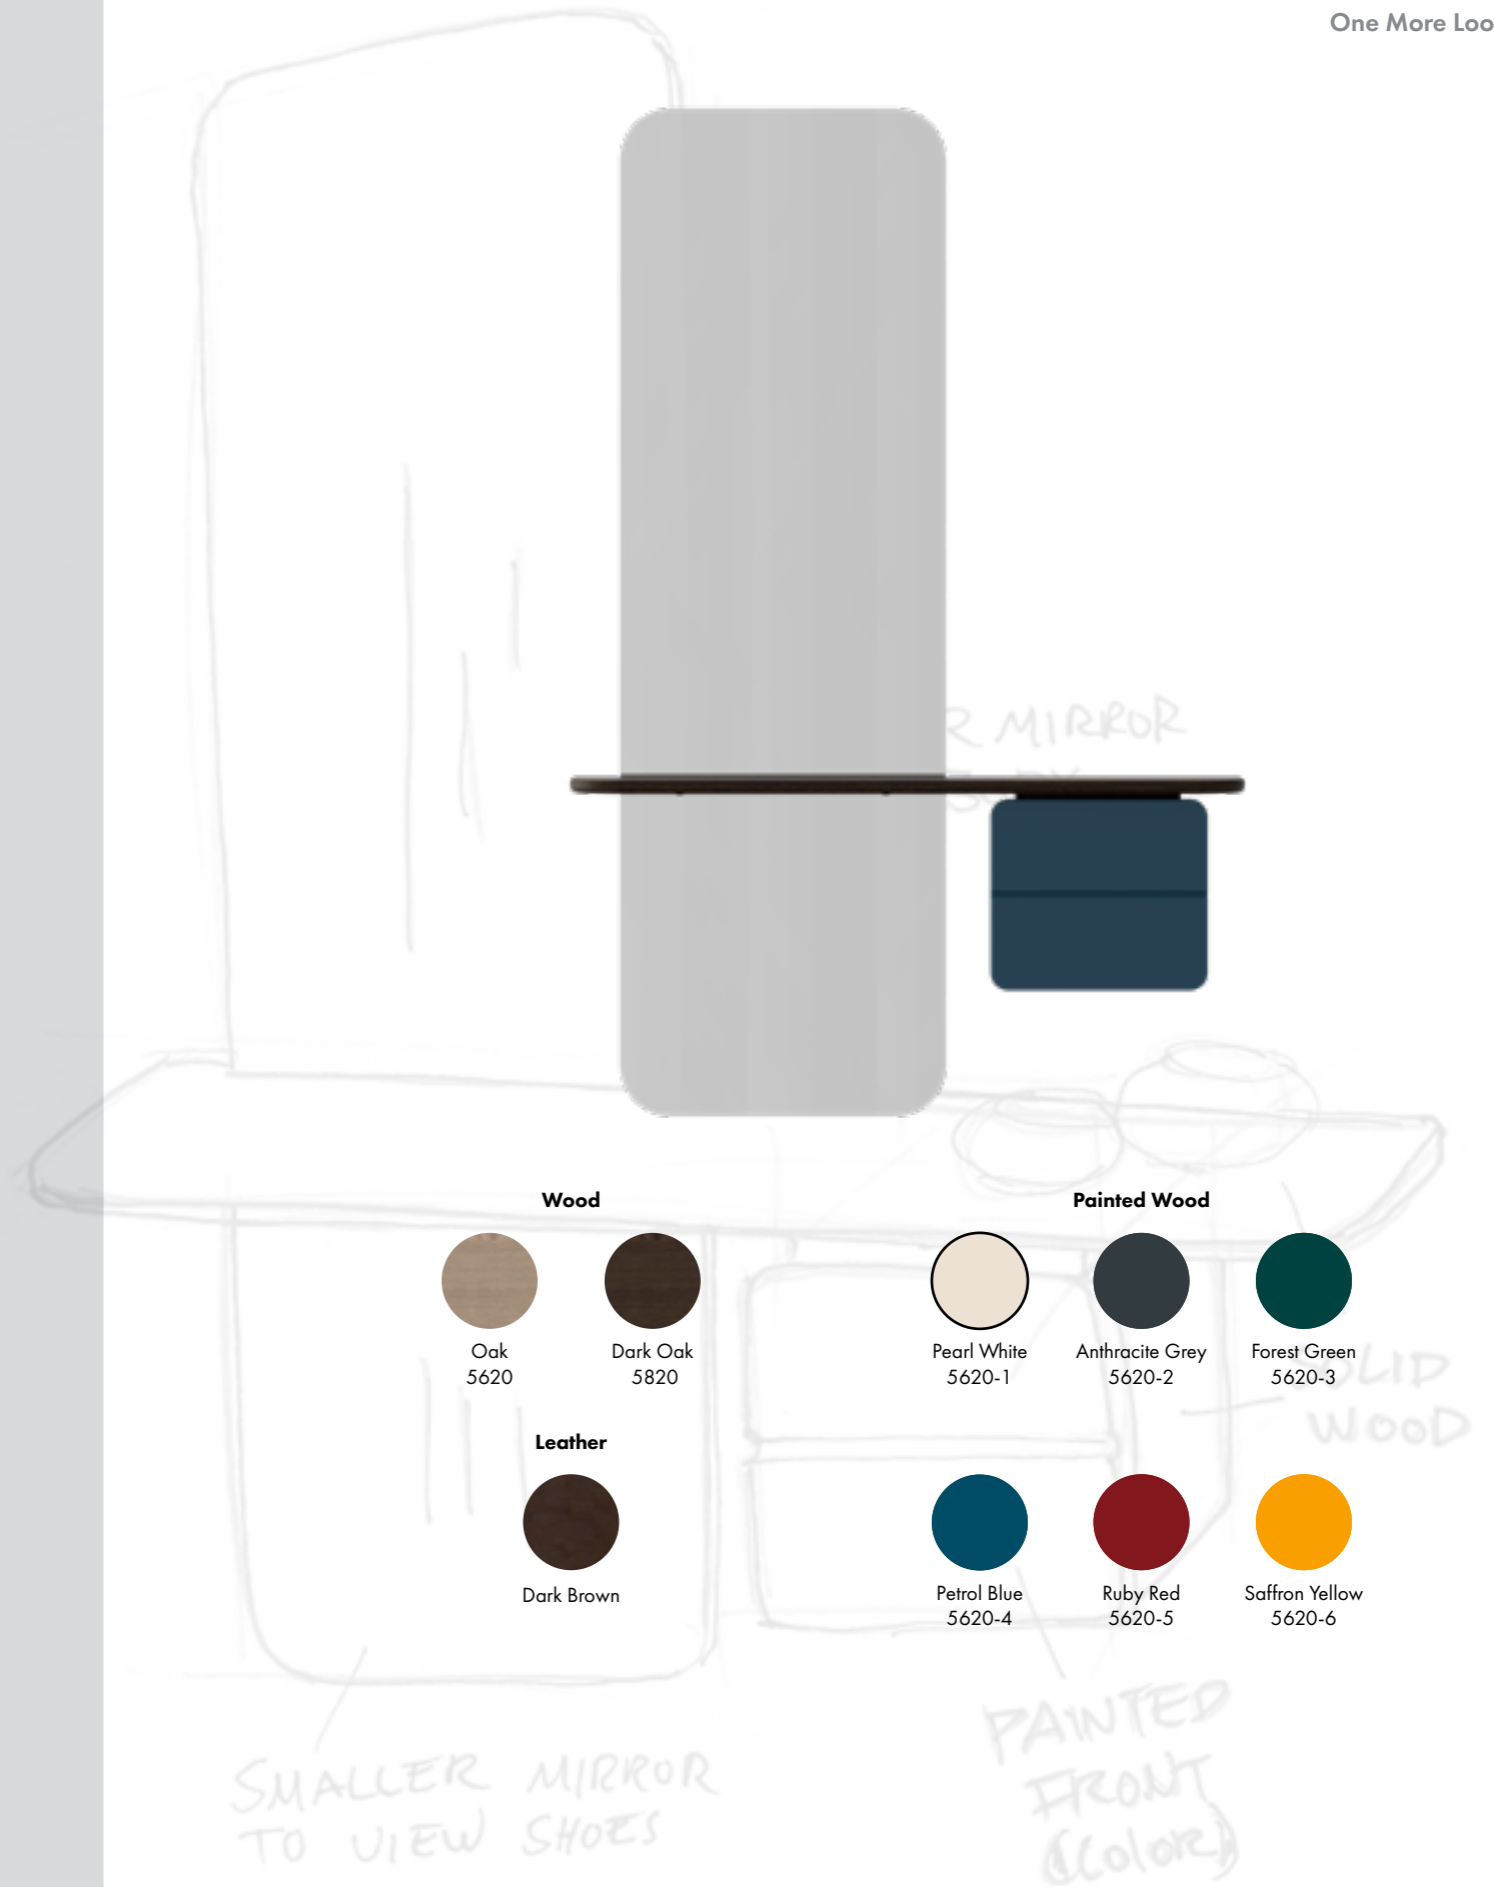

**One More Look mirror
– catch a glance from all angles**

One More Look is a light and airy mirror with a minimalistic Scandinavian feel and a number of added functions to meet the everyday needs of urban living.

Taking up minimal space, One More Look is ideal for hallways of all sizes and could also work well in the bedroom or in hotels and office corridors.

The elegant full-length mirror is just the right height for checking your whole appearance before you leave home and inside the stylish coloured cabinet is an extra removable hand-held mirror.

Smaller items like your keys, makeup, sunglasses, bicycle lights and spare coins can be placed in the leather tray in the cabinet.

One More Look | mirror

#	Item no.	<ul style="list-style-type: none"> ○ Oak 5620 + Pearl White 5620-1 ● Oak 5620 + Anthracite Grey 5620-2 ● Oak 5620 + Forest Green 5620-3 ● Oak 5620 + Petrol Blue 5620-4 ● Oak 5620 + Ruby Red 5620-5 ● Oak 5620 + Saffron Yellow 5620-6 	<ul style="list-style-type: none"> ○ Dark Oak 5820 + Pearl White 5620-1 ● Dark Oak 5820 + Anthracite Grey 5620-2 ● Dark Oak 5820 + Forest Green 5620-3 ● Dark Oak 5820 + Petrol Blue 5620-4 ● Dark Oak 5820 + Ruby Red 5620-5 ● Dark Oak 5820 + Saffron Yellow 5620-6
M	Materials	Solid oak, MDF (painted), Glass (mirror), Steel (plated brass), Leather (artificial, dark brown)	
↕	Dimensions	H: 118 x W: 78 x D: 15 cm	
	Designer	Jonas Søndergaard	